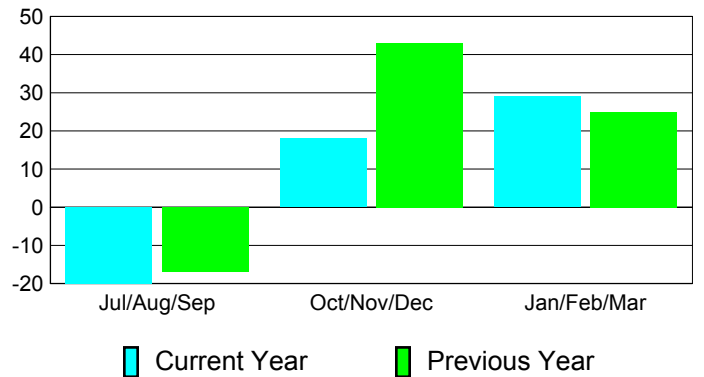

Gender Comparison 2010-2011

Jul/Aug/Sep

Oct/Nov/Dec

Jan/Feb/Mar

Male

Female