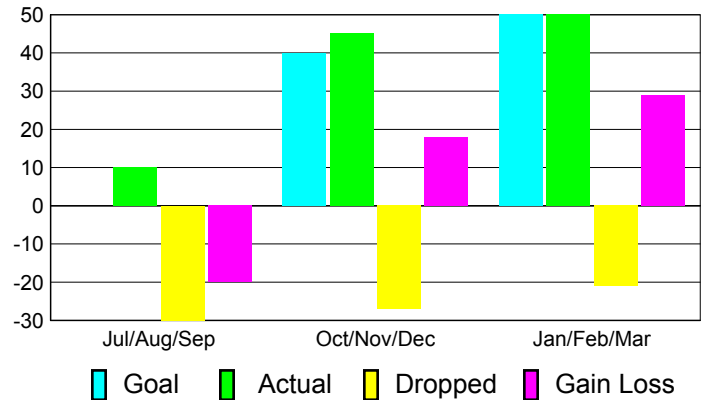

### YTD Status Quo Clubs 2010-2011

Status Quo Clubs Compared to Status Quo Members

## MEMBERSHIP

**Membership Results  
2010-2011**

**Membership  
2009-2010**

Month	Net Memb Goal	Actual New Memb	Actual Dropped Memb	Gain/Loss of Memb	Gain/Loss of Memb
Jul/Aug/Sep	0	10	-30	-20	-17
Oct/Nov/Dec	40	45	-27	18	43
Jan/Feb/Mar	50	50	-21	29	25
<b>Totals</b>	<b>90</b>	<b>105</b>	<b>-78</b>	<b>27</b>	<b>51</b>

### Membership Results 2010-2011

Goal, New, Dropped, Gain/Loss

### Comparison of Membership Gain/Loss

Current Year Compared to the Previous Year